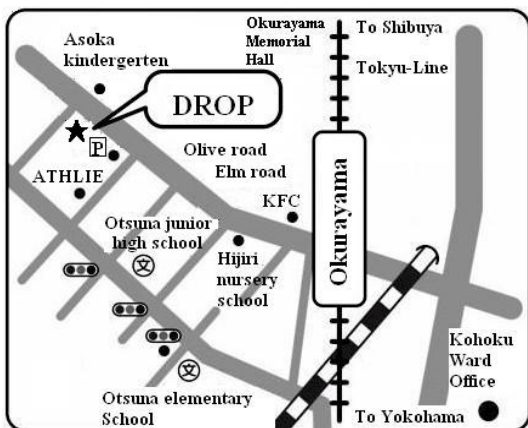

* This Event is hosted by Multicultural Support Club (MSC) at DROP, Kohoku-ku Child Care Support Center